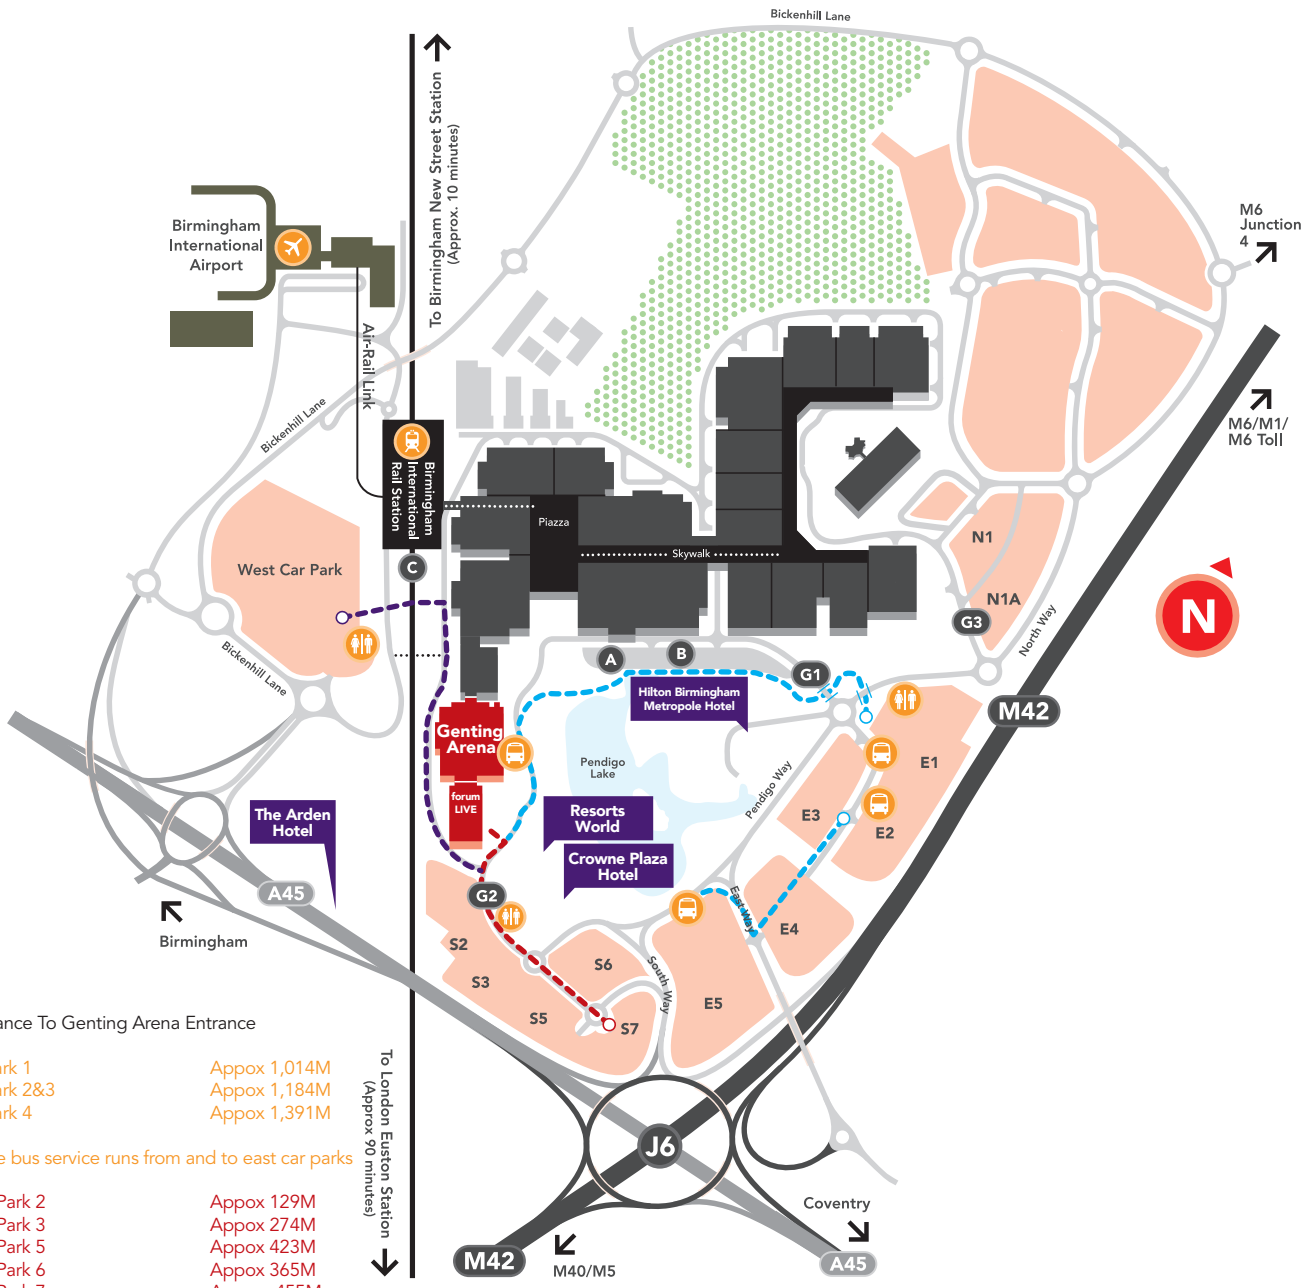

GENTING ARENA WALKING DISTANCE MAP

Travel Distance To Genting Arena Entrance

East Car Park 1	Appox 1,014M
East Car Park 2&3	Appox 1,184M
East Car Park 4	Appox 1,391M

Free shuttle bus service runs from and to east car parks

South Car Park 2	Appox 129M
South Car Park 3	Appox 274M
South Car Park 5	Appox 423M
South Car Park 6	Appox 365M
South Car Park 7	Appox 455M

West Car Park (Cattlecreep)	Appox 823M
Birmingham International Railway Station	Appox 800M

Blue badge holders please follow directional signage when on site
 Please note all distances measured from centre of car parks to main entrance

KEY

- Route From West Car Parks
- Route From South Car Parks
- Route From East Car Parks
- Underpass

- Car Parks
- South: S3-S7
- East: E1-E5
- North: N1-N12
- West: West Car Park
- NEC Group visitor parking
- Outdoor Exhibition Area
- West Midlands Bus Stop
- Gate
- The NEC Woodland

- Shuttle Bus to Halls
- Toilets (Car Park)
- Airport
- Train